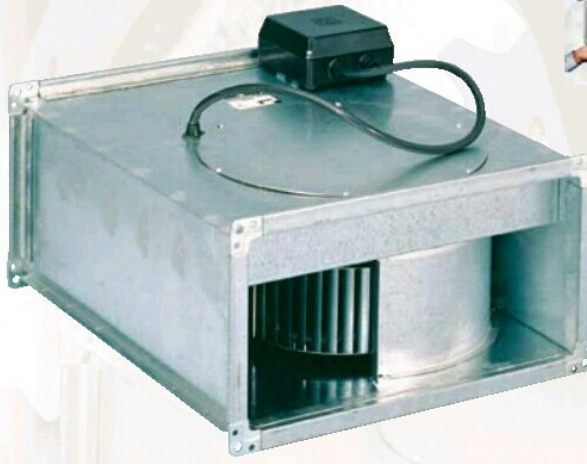

TROYTEK HAVALANDIRMA TEKNOLOJİLERİ

DİKDÖRTGEN KANAL TİPİ FANLAR

DIRECT-AIR ILB / ILT Series
Rectangular duct fans

Easy to install

Standard rectangular flanges to ease the installation

IP55 remote terminal box

To ease installation and connection to external controls

Inspection cover

To facilitate maintenance

Model ILB/ILT / Menşei İSPANYA / Üretici Firma SP

[İlgili Linkler :](#)

[TEKNİK ÖZELLİK](#)

[TEKNİK TABLO](#)